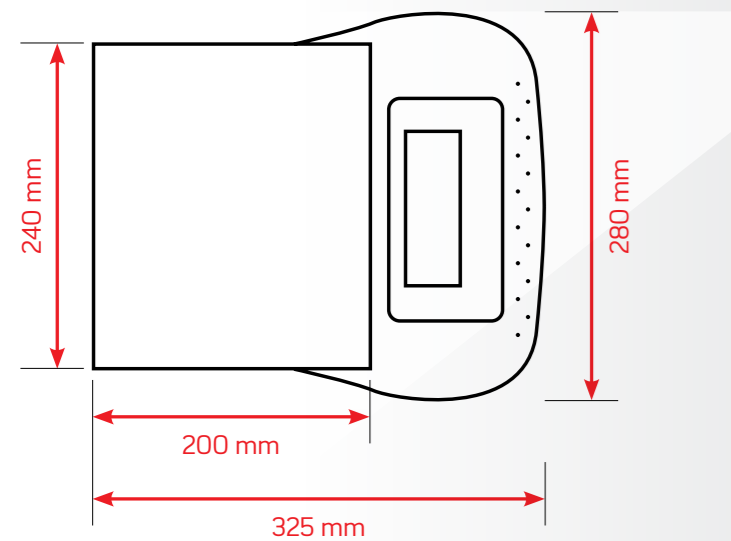

Ci5 / Ci20 RANGE

Ci5 / Ci20	Capacity/Accuracy	15 kg / 0.5 g	3 kg / 1 g	6 kg / 2 g	20 kg / 5 g
240 x 200	High resolution	0.1 g	0.1 g	0.2 g	1 g