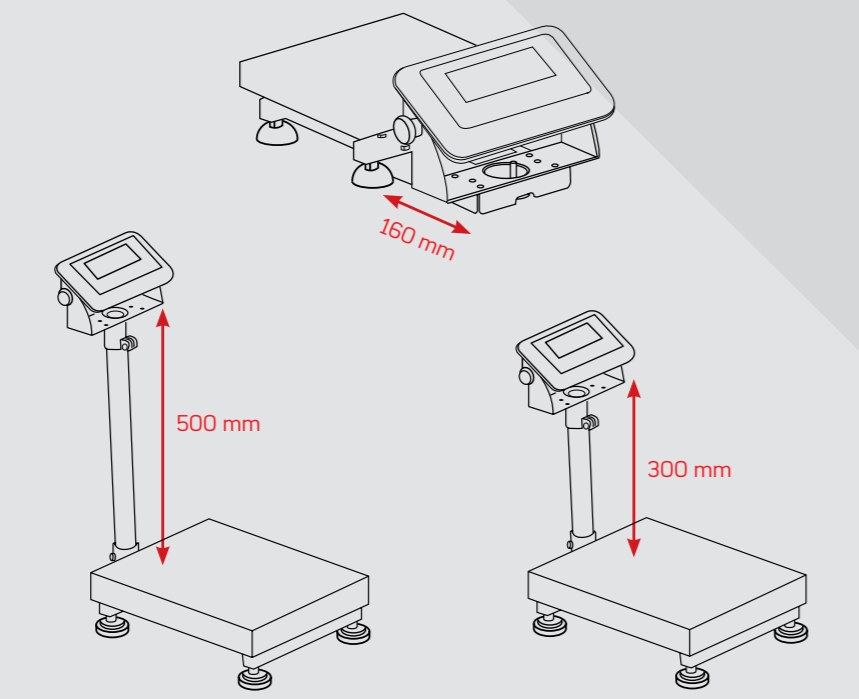

TAKE YOUR DISTANCE YET...
KEEP IN TOUCH

The connected and remotely controllable Ci5/Ci20 range sends weigh results to most modern peripherals (printers, PCs, smartphones, tablets, etc.) up to 100 metres using Bluetooth technology.